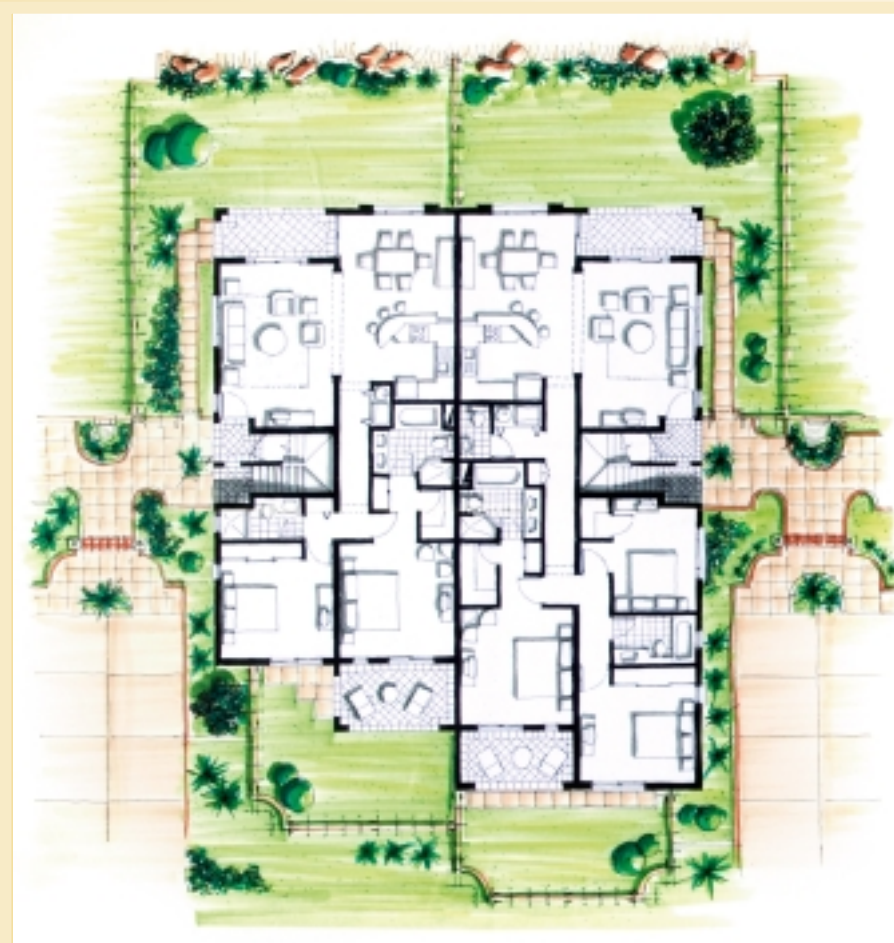

Palmetto - Lower Washingtonia

Las Palmas

Artist rendition. Actual construction may vary. See models.

"The Palmetto is a cozy, affordable ground-level condominium featuring a luxurious master suite, second bedroom, second full bath, and wide-open living/dining/kitchen area flowing onto a covered patio and private courtyard. Optional detached garage, extended terrace, Jacuzzi and pergola are available."

"The Lower Washingtonia is a spacious ground-level home with a luxurious master suite, second and third bedrooms, second bath plus half bath, and wide-open living/dining/kitchen area by the covered patio and private courtyard. Optional garage, extended terrace, Jacuzzi and pergola."

Palmetto

Lower Washingtonia

Palmetto

Areas:	m ²	sq.ft.
• air conditioned living area	124	1,335
• front and rear terraces	19	199
• total covered area	143	1,534

Main Dimensions:	mt.	ft.
• living room	4.00x5.60	13x18
• dining room	3.50x4.00	12x13
• kitchen	3.00x3.00	10x10
• master suite	4.00x4.00	13x13
• second bedroom	3.50x4.00	12x13